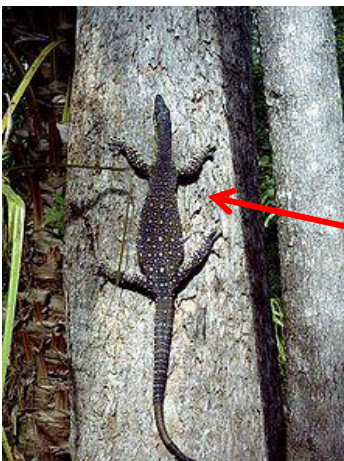

Cane Toad

What the cane toad eats – the larva of the cane beetle.

sugar cane field

lace monitor lizard

Quoll – almost extinct!

These animals are now seriously endangered because of the cane toad. They eat and are poisoned!