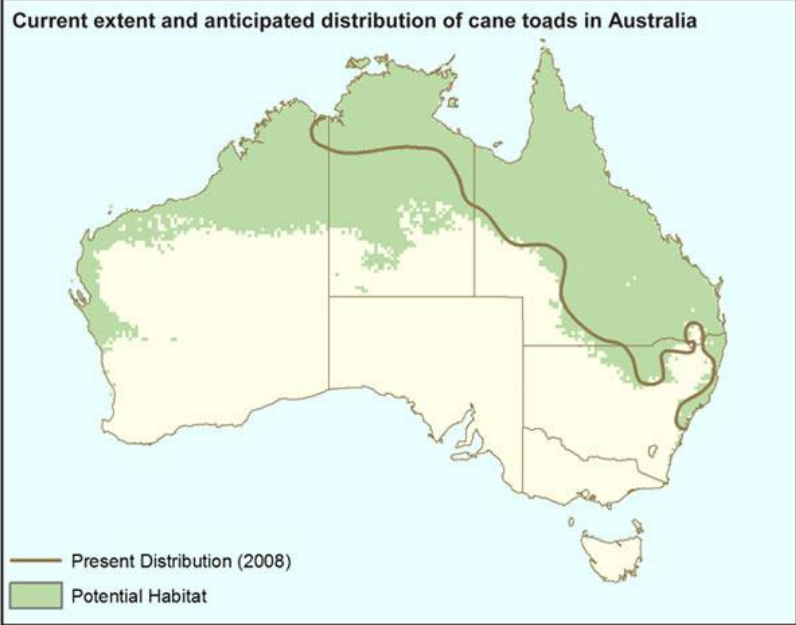

Cane Toad

What the cane toad eats – the larva of the cane beetle.

sugar cane field

lace monitor lizard

Quoll – almost extinct!

These animals are now seriously endangered because of the cane toad. They eat and are poisoned!